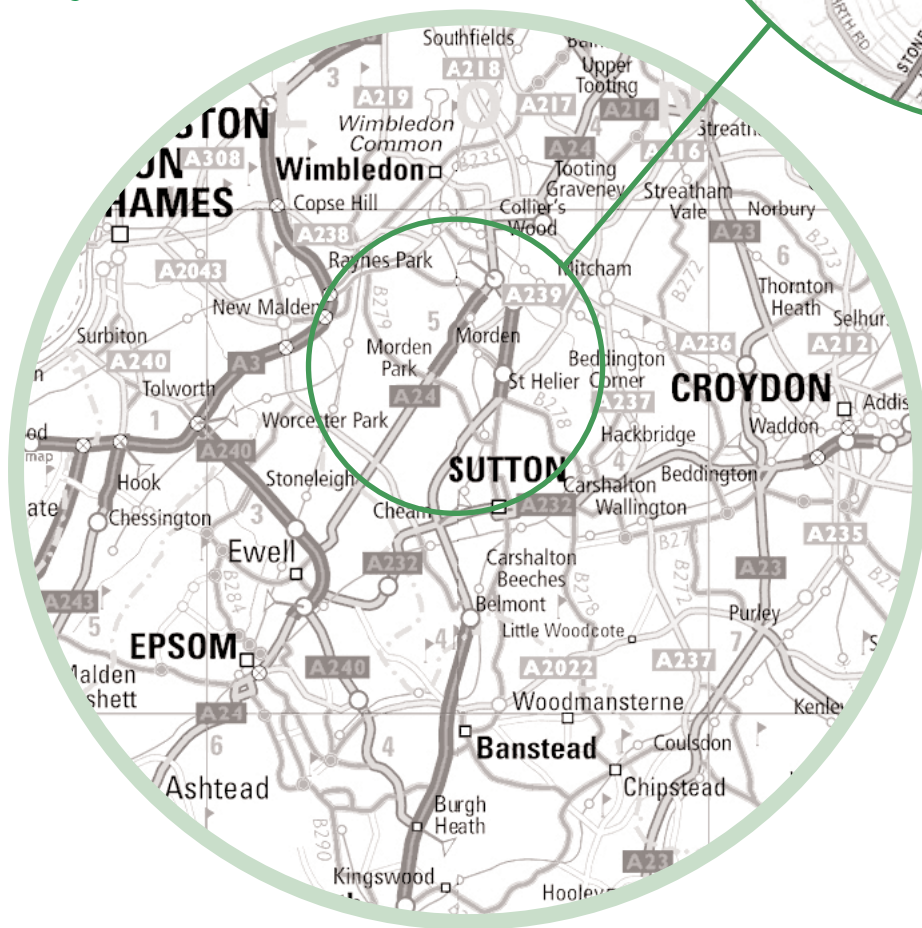

Contact our club

Tel: 020 8540 5825

Club membership:
Christine Roe 020 8542 9637

cranleightennis@aol.com

Contact our coaches

Jaymie Paramu

Phone: 07837 607273

jaymie0108@yahoo.co.uk

Alex Kaminsky

Phone: 07783 530409

Behind House No1, Cranleigh Road, Merton Park, London, SW19 3LX.

www.cranleightennis.co.uk